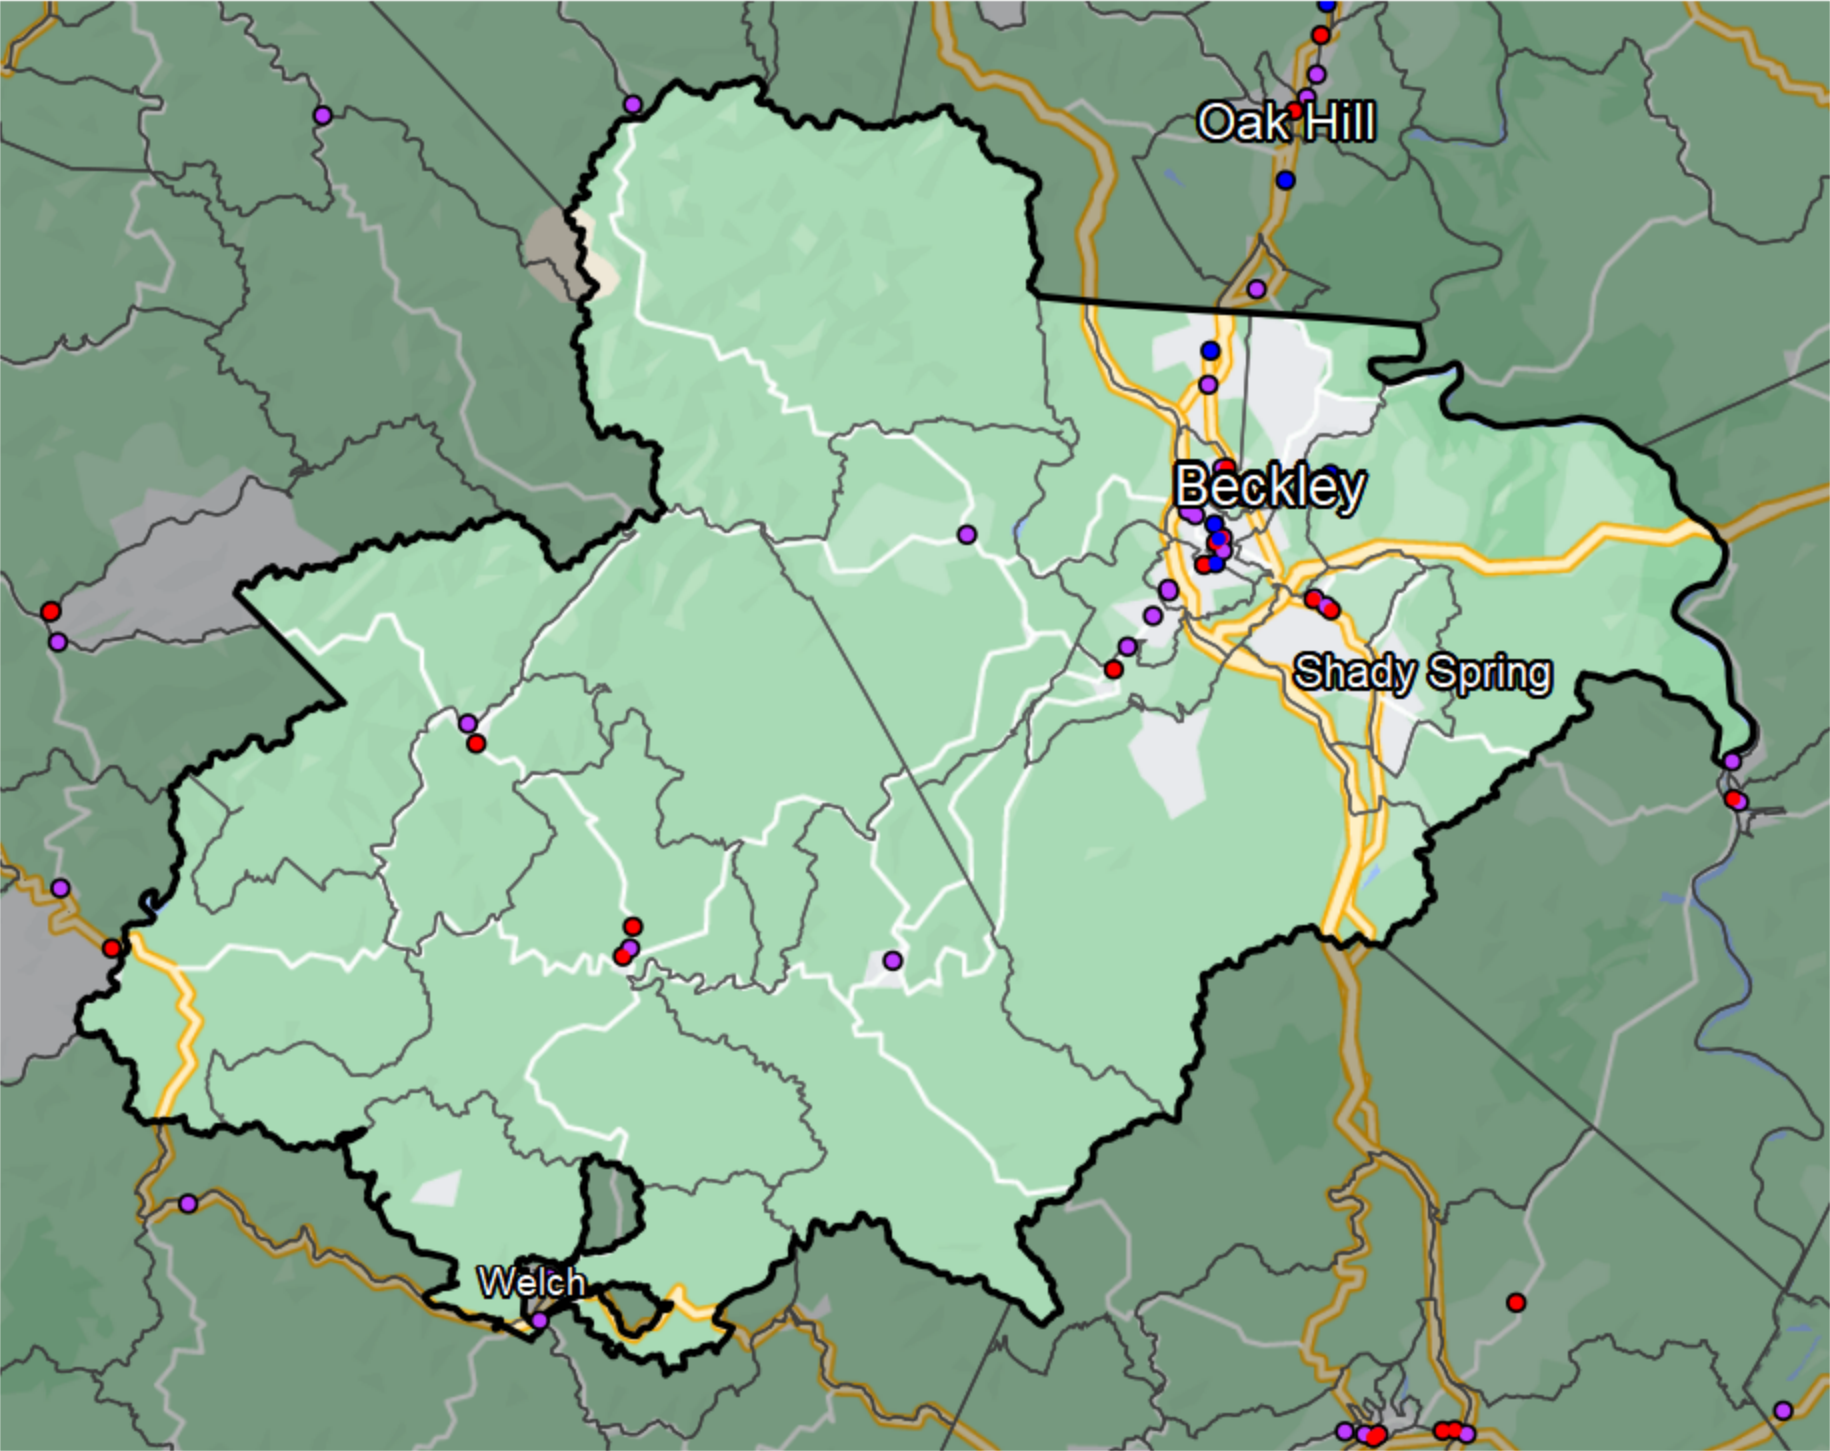

West Virginia - State Senate District 9

Banking Desert
No Branches within 10 Miles of Population Center

Financial Institutions
Bank: 19
Bank, Out-of-State: 13
Credit Union: 7
Credit Union, Out-of-State: 0

Sources: NCUA, FDIC, UW-Madison Population Lab, CDFI, US Census, Google Maps, CUNA