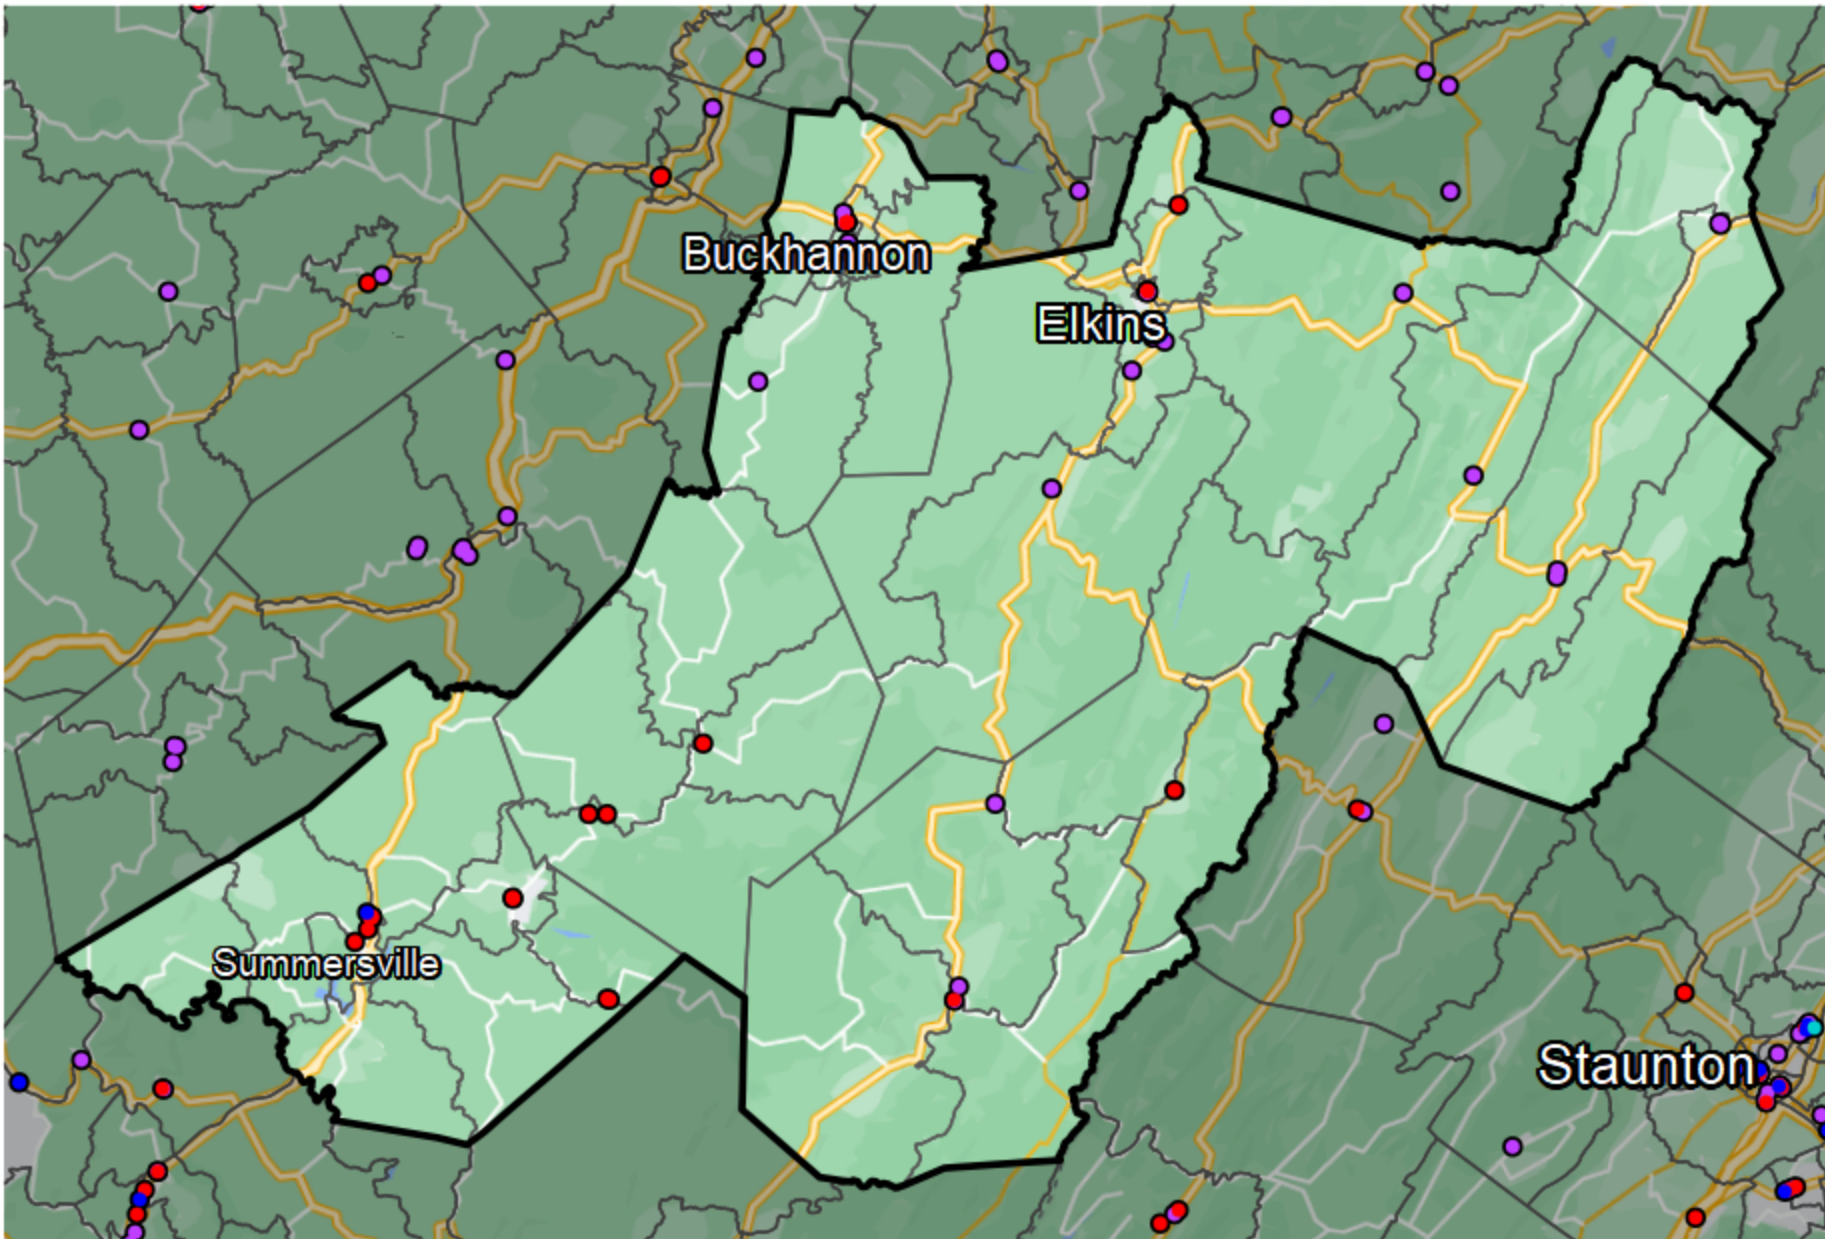

West Virginia - State Senate District 11

Banking Desert

No Branches within 10 Miles of Population Center

Financial Institutions

- Bank: 23
- Bank, Out-of-State: 22
- Credit Union: 1
- Credit Union, Out-of-State: 0

Sources: NCUA, FDIC, UW-Madison Population Lab, CDFI, US Census, Google Maps, CUNA