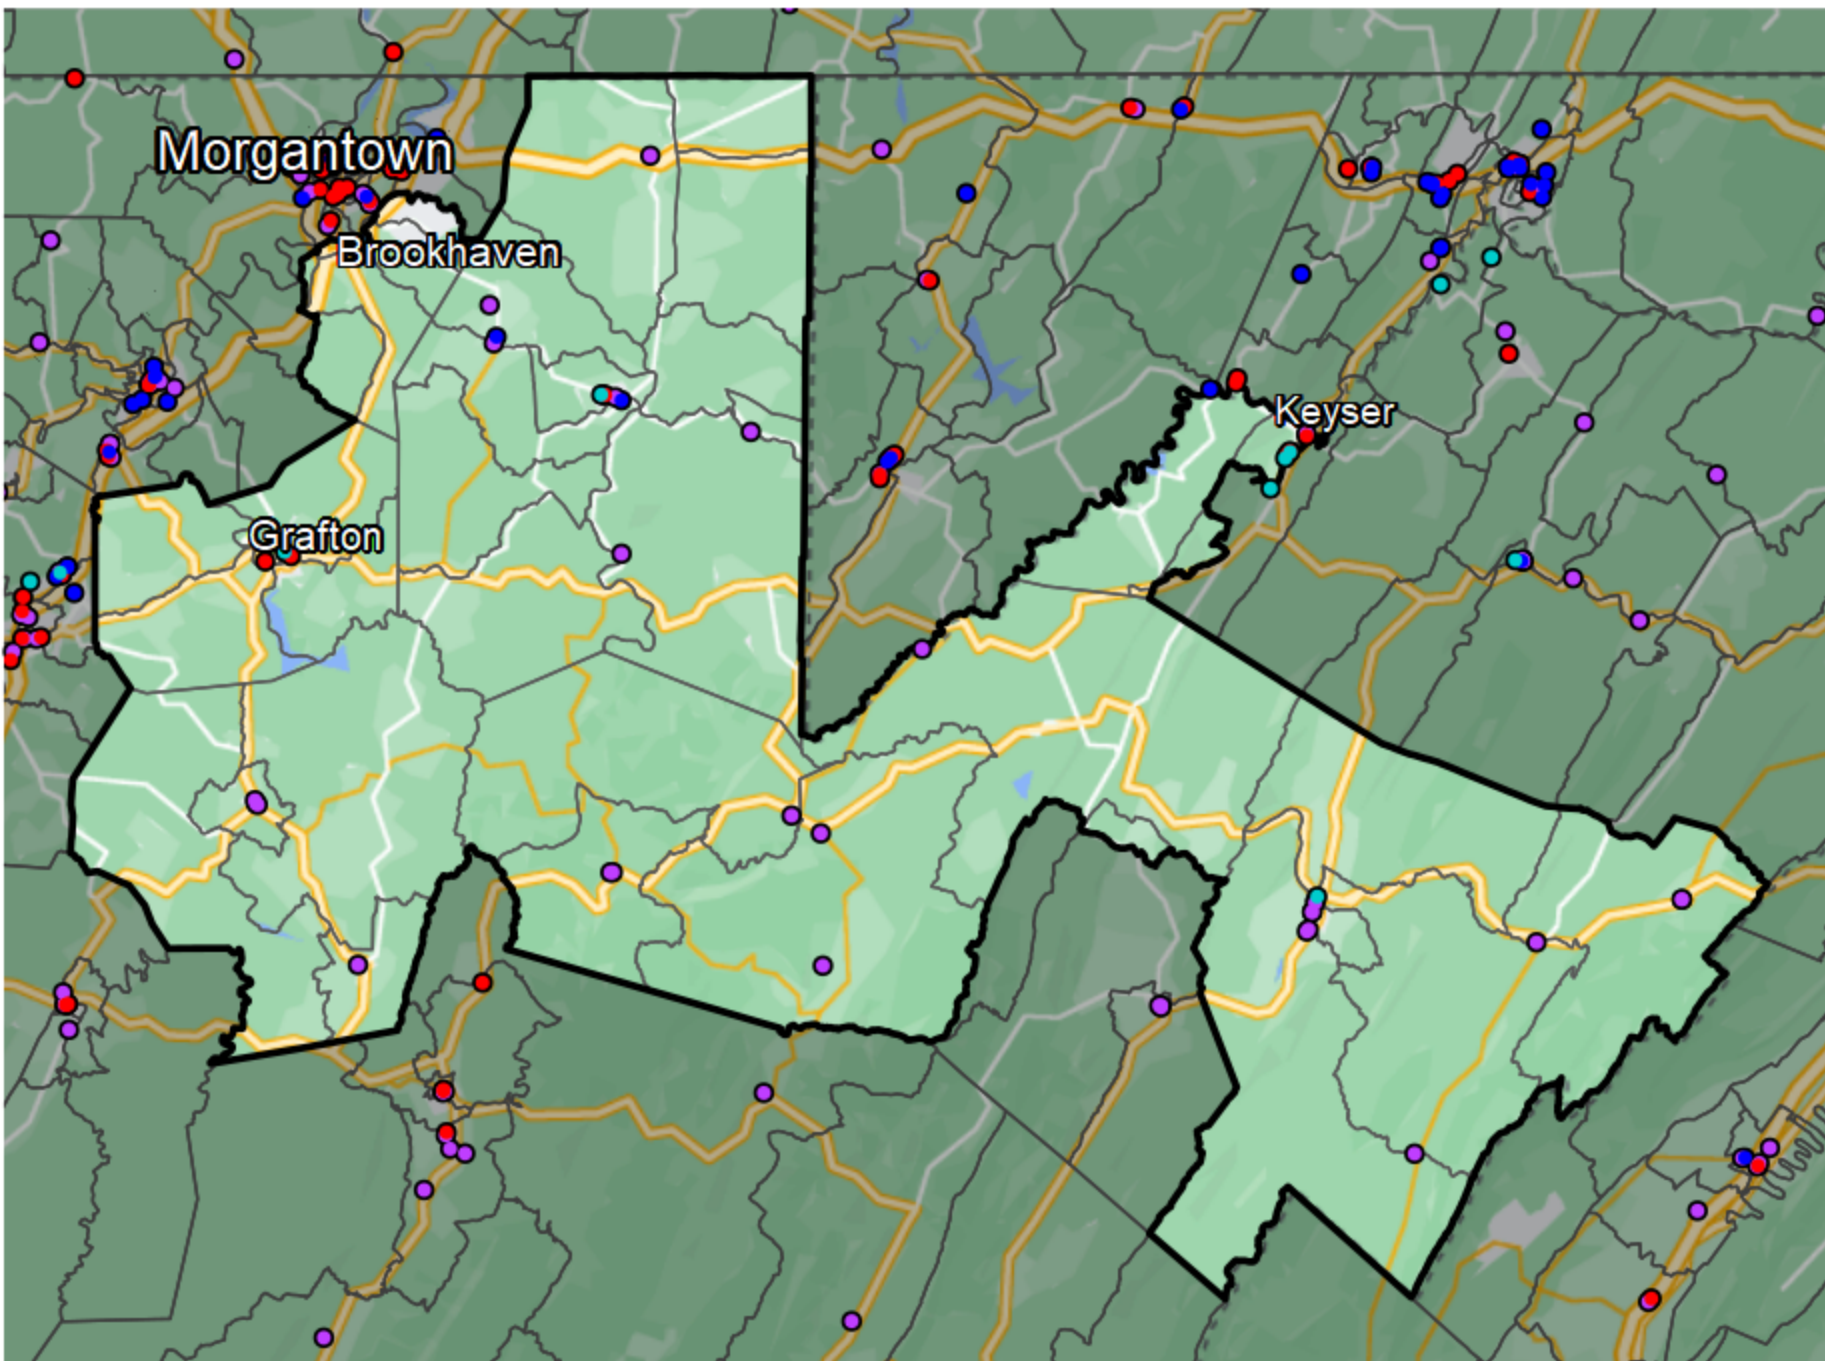

## West Virginia - State Senate District 14

### Banking Desert

No Branches within 10 Miles of Population Center

### Financial Institutions

- Bank: 27
- Bank, Out-of-State: 7
- Credit Union: 2
- Credit Union, Out-of-State: 6