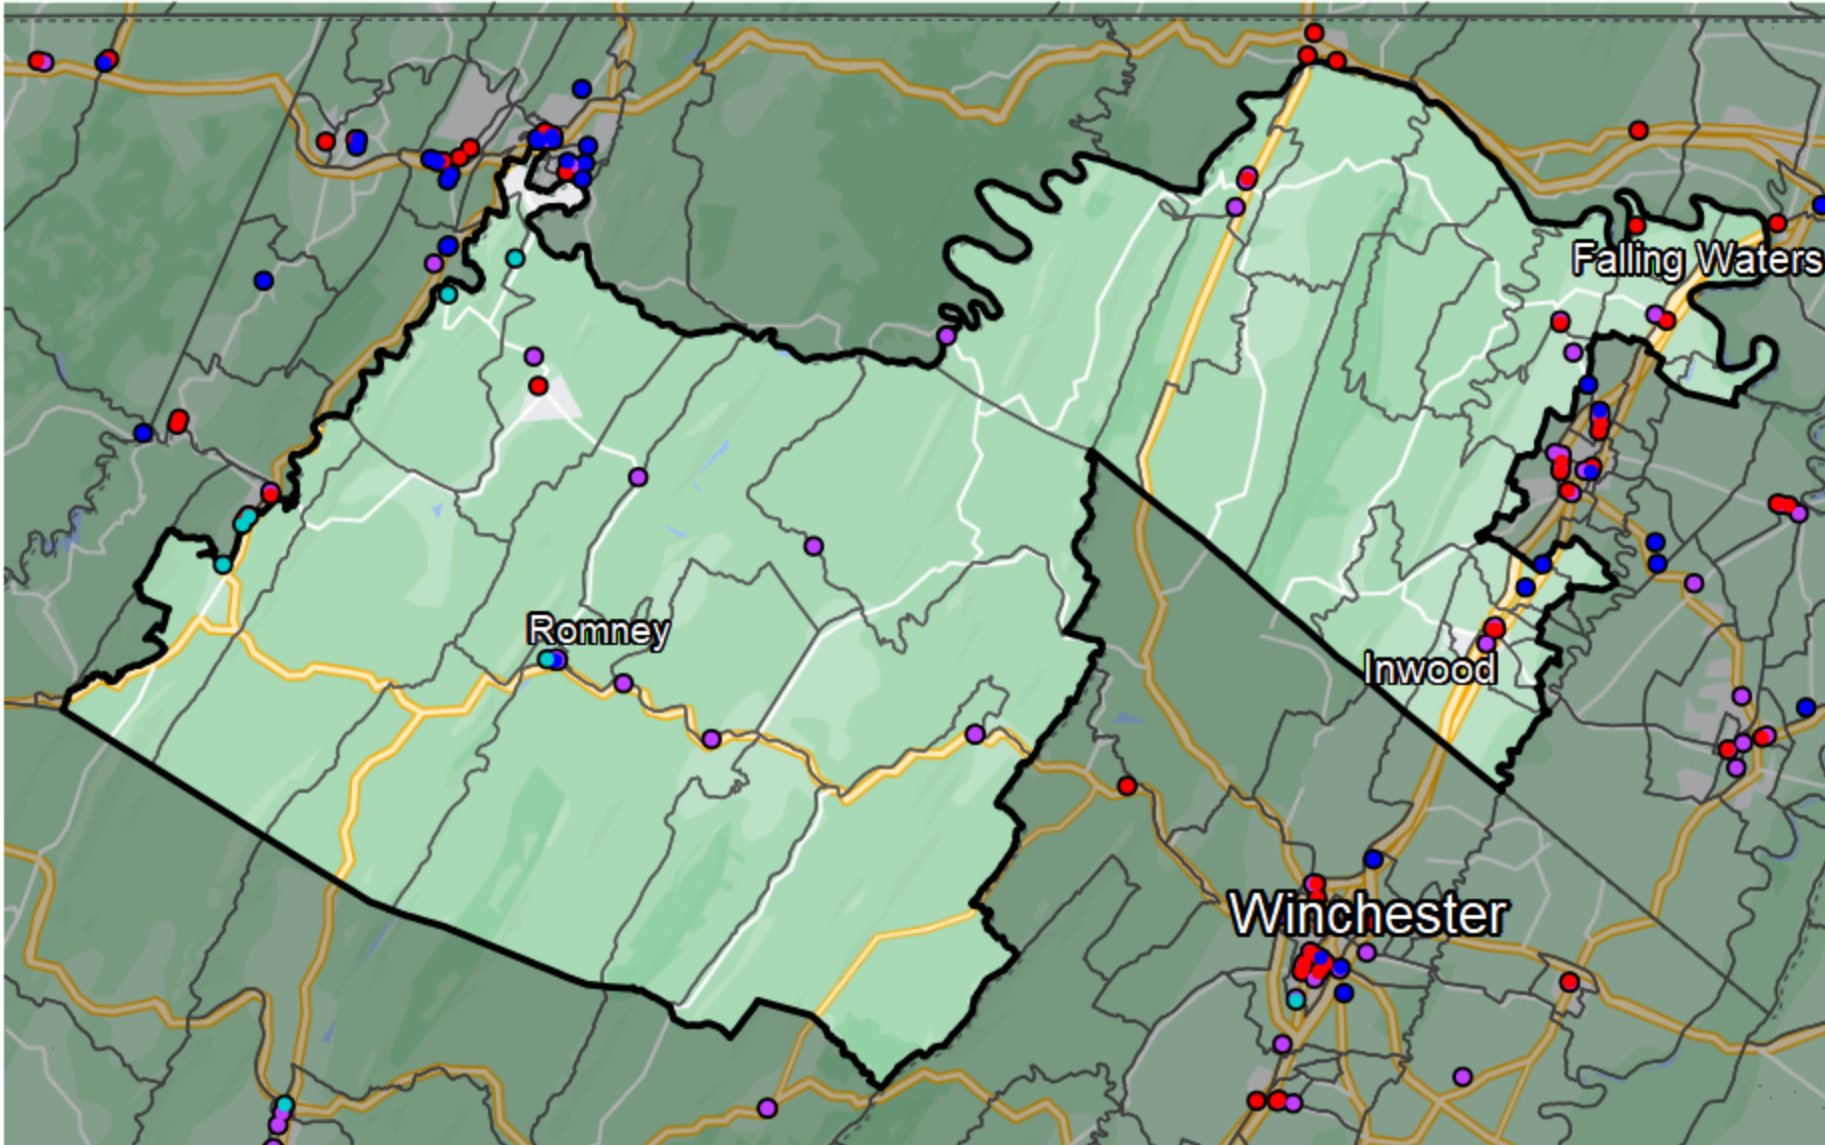

## West Virginia - State Senate District 15

**Banking Desert**  
No Branches within 10 Miles of Population Center

**Financial Institutions**

- Bank: 21
- Bank, Out-of-State: 7
- Credit Union: 2
- Credit Union, Out-of-State: 3

Sources: NCUA, FDIC, UW-Madison Population Lab, CDFI, US Census, Google Maps, CUNA