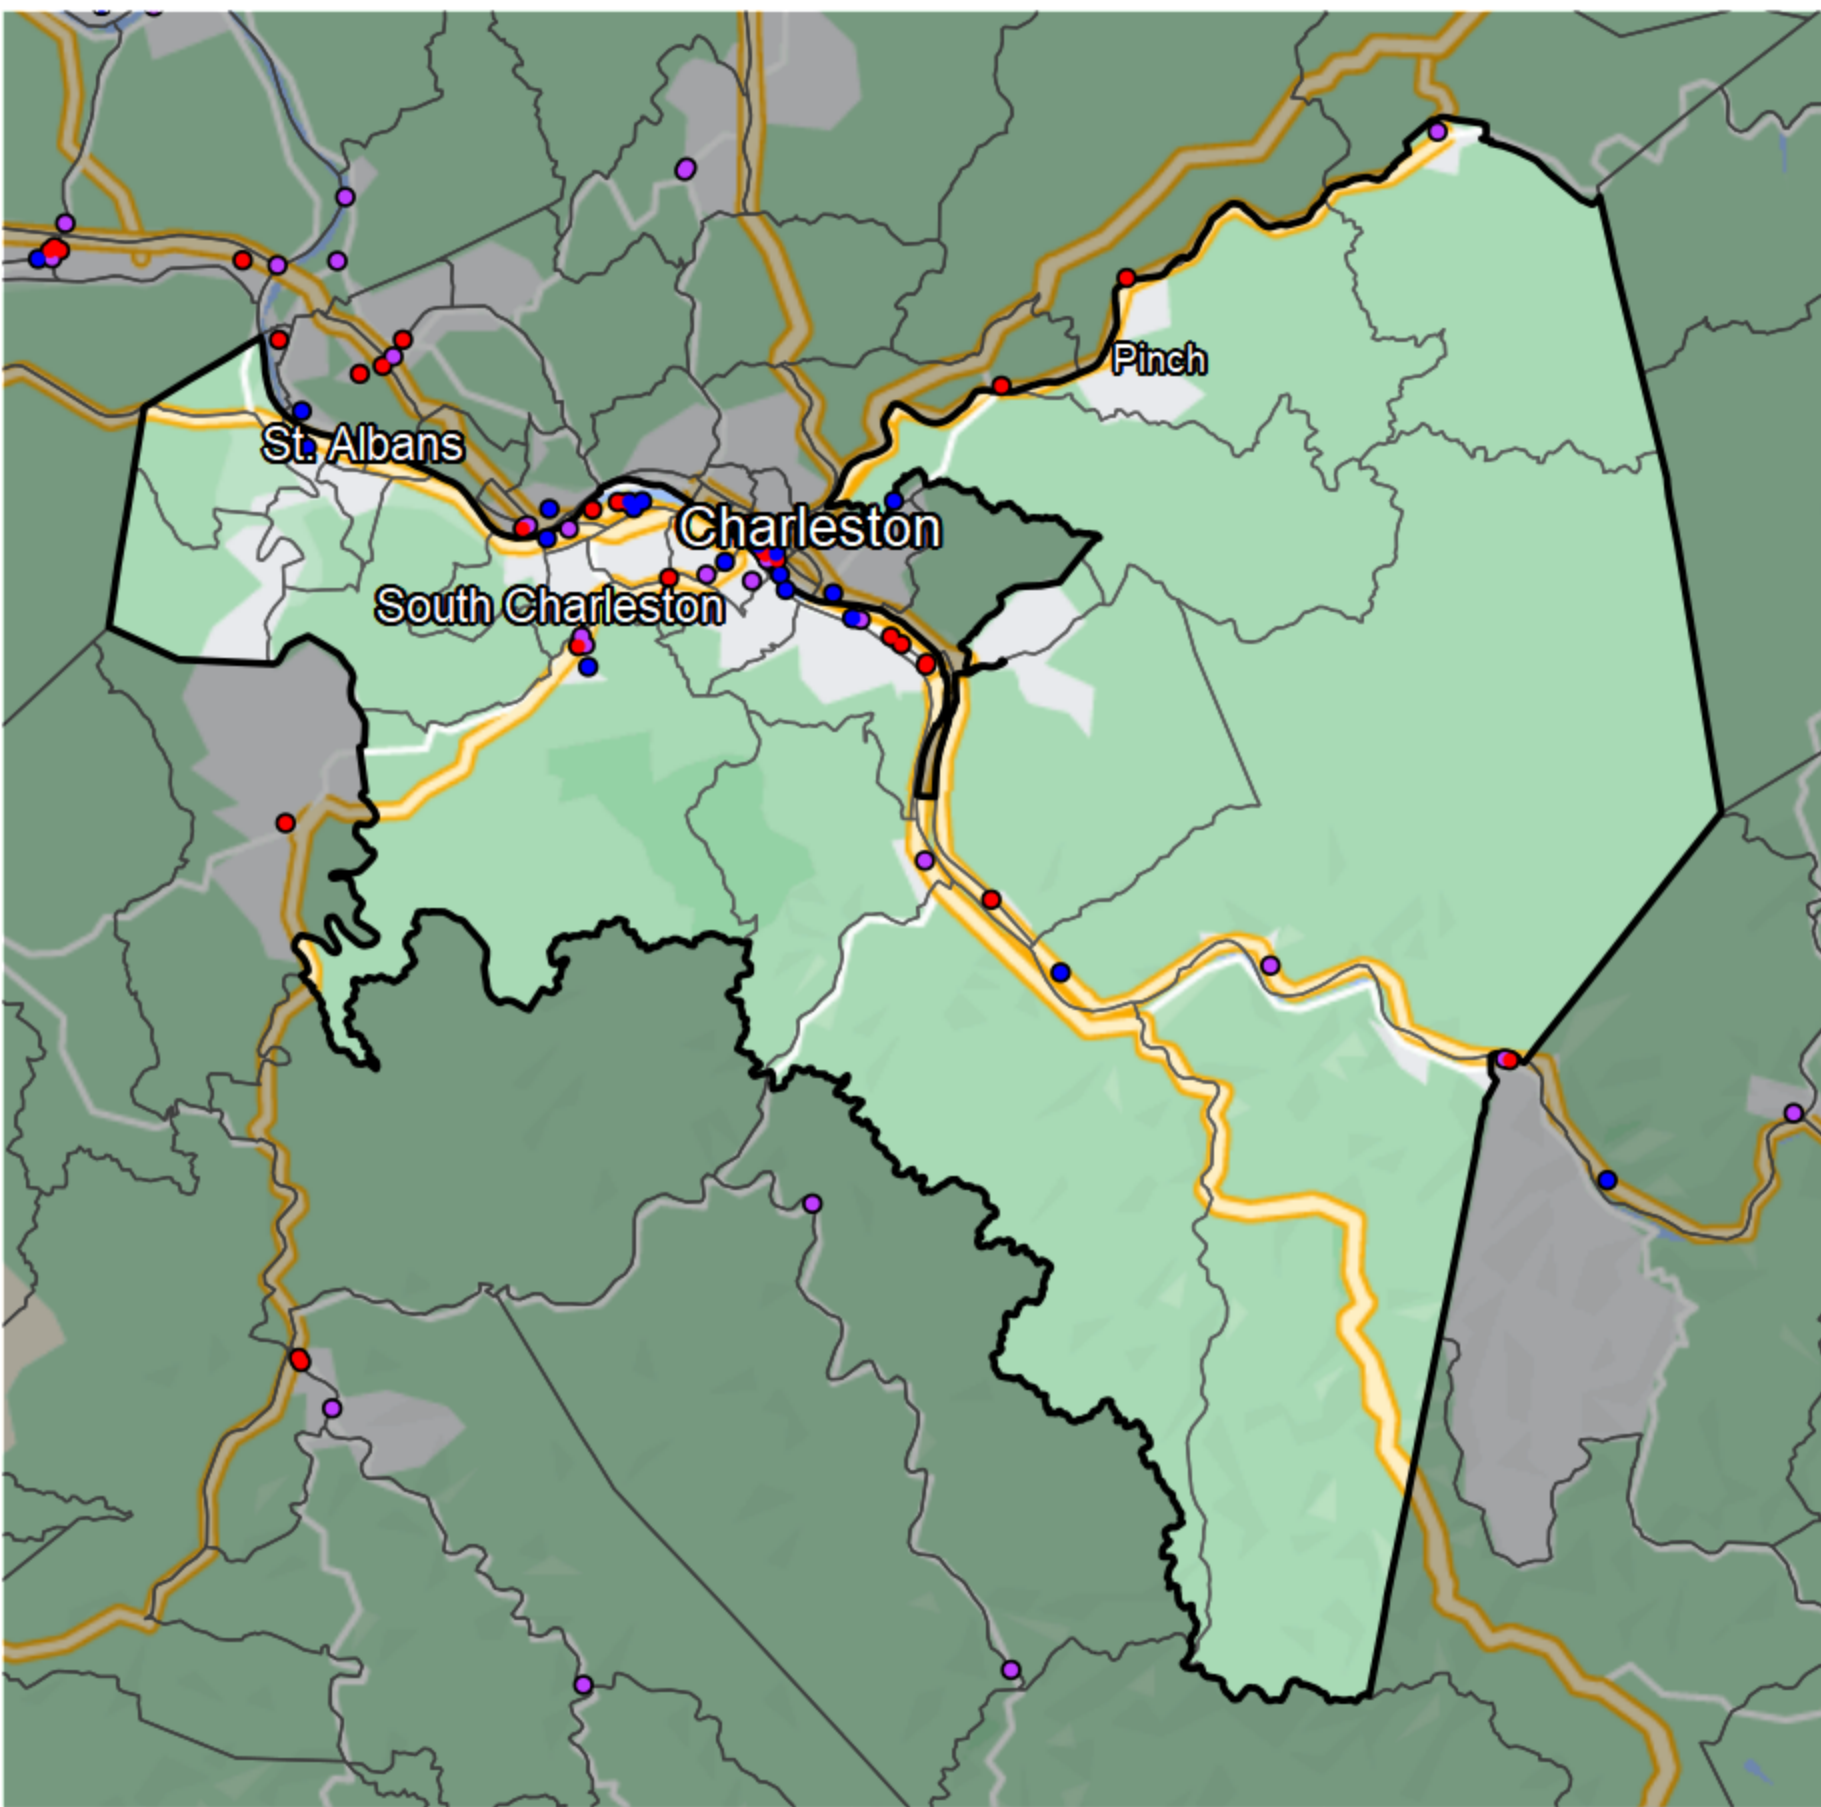

West Virginia - State Senate District 17

- Banking Desert**
- No Branches within 10 Miles of Population Center
- Financial Institutions**
- Bank: 10
 - Bank, Out-of-State: 11
 - Credit Union: 13
 - Credit Union, Out-of-State: 0

Sources: NCUA, FDIC, UW-Madison Population Lab, CDFI, US Census, Google Maps, CUNA